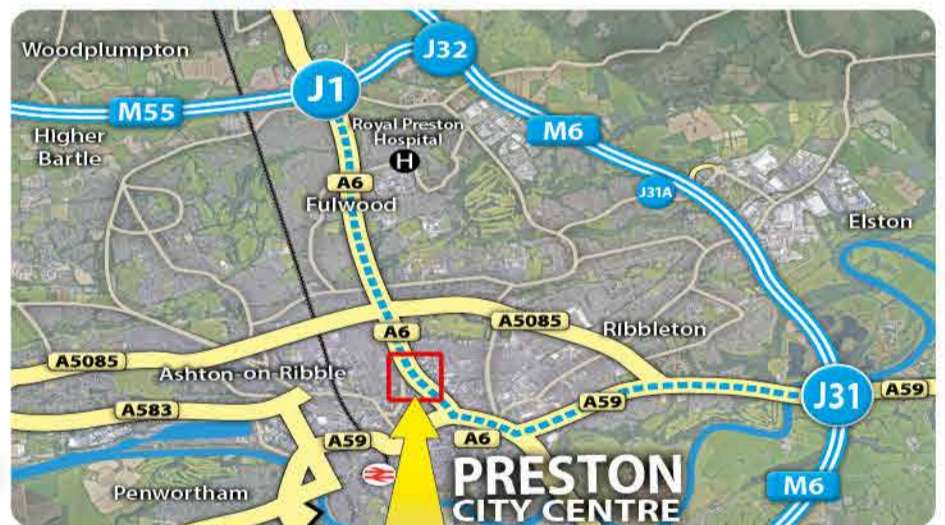

5 Then, after 200 yards, driving past the factories, turn left following the signs and continue down the hill.

6 After 200 yards, turn left again at the T-junction and in 50 yards you will have arrived at our Showroom.

OPEN 6 DAYS A WEEK

Monday-Friday: 10am-5pm

Saturday: 10am-4pm

Bank Holidays: 10am-4pm

Sunday: **CLOSED**

Next to North Road Retail Park, Southgate, Preston

SAT NAV PR1 1NP

DIRECTIONS TO THE PRESTON SHOWROOM

Follow the blue dotted lines and photo guide with directions

Free Wine or Chocolates when you visit our showrooms!

1 From M55 J1 it's only 2.4 miles
Follow the **A6** towards Preston City centre then look for our company sign and turn left immediately before PureGym onto Southgate.

2 From M6 J31 it's only 3.6 miles
Follow the **A59** towards Preston City centre. When you reach the **A6** turn right, stay right & then turn right again staying on the **A6**. Then look for our company sign & turn right immediately after PureGym onto Southgate.