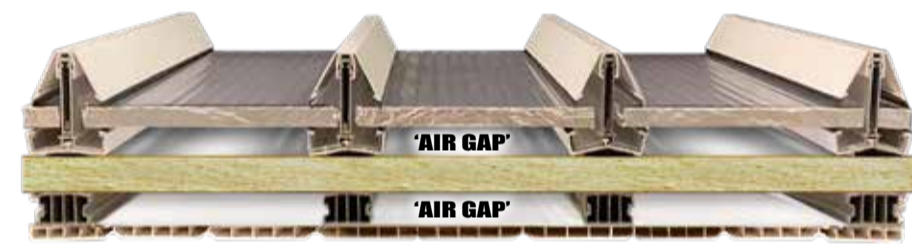

**Eco i-roof
INSULATING SYSTEM**

- We add to your existing conservatory roof
- Energy efficient high density foiled 30mm insulation board
- 'AirGap' batons and upvc 'AirGap' solid ceiling
- Ultra smooth finish or traditional tongue and groove
- Spotlights can be added where required.

Summers are hotter through 'global warming' your energy costs keep rising to heat your cold conservatory in winter. Eco insulated roof systems, give you family rooms to use all year.